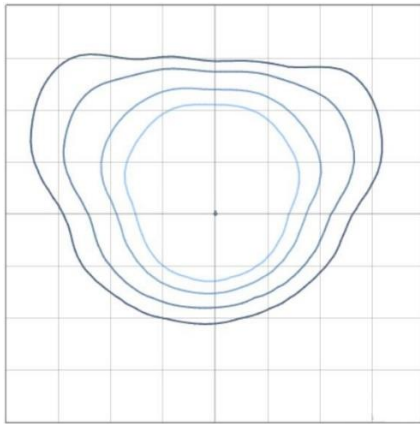

## Optical:

- Forward-throw optic to maximize light utilization.

## Photometrics:

60W@15FT

90W@15FT

120W@15FT

## Dimensions: