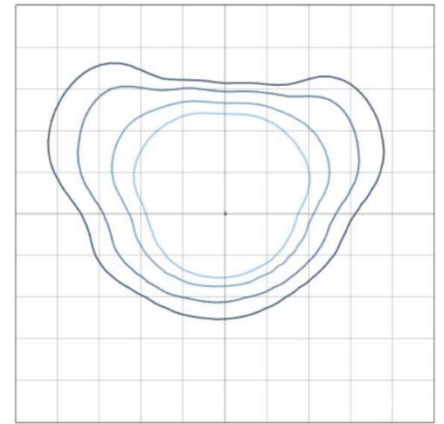

## Photometrics:

60W@15FT

90W@15FT

120W@15FT

## Dimensions: