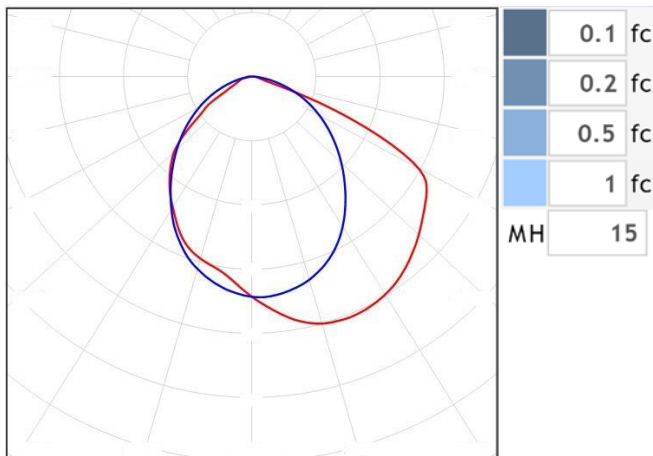

## Photometrics:

60W@15FT

90W@15FT

120W@15FT

## Dimensions: