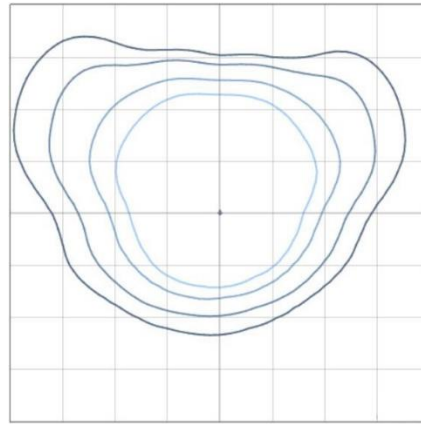

## Photometrics:

60W@15FT

90W@15FT

120W@15FT

## Dimensions: